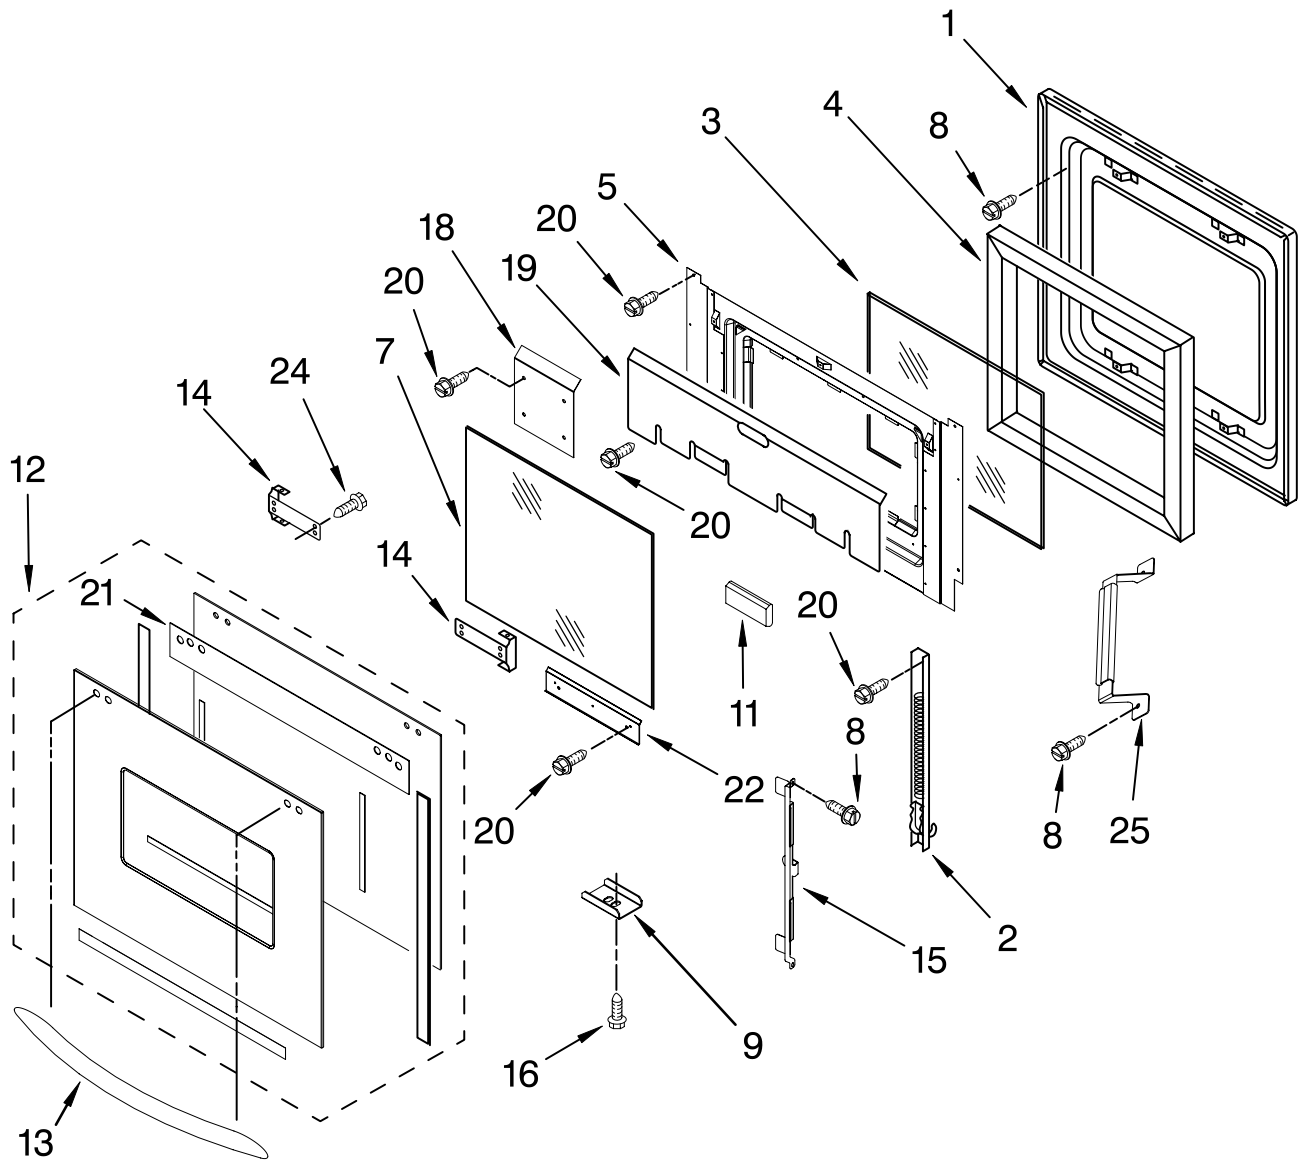

OVEN PARTS
For Model: KDRP767RSS00
(Stainless Steel)

36" KITCHENAID
FREE STANDING RANGE
DUAL FUEL STEAM

FOR ORDERING INFORMATION REFER TO PARTS PRICE LIST

OVEN PARTS

For Model: KDRP767RSS00

(Stainless Steel)

FOR ORDERING INFORMATION REFER TO PARTS PRICE LIST

OVEN DOOR PARTS

For Model: KDRP767RSS00

(Stainless Steel)

Illus. No.	Part No.	DESCRIPTION	Illus. No.	Part No.	DESCRIPTION	Illus. No.	Part No.	DESCRIPTION
1	8300152	Door Liner	9	9759634	Retainer, Glass	18	8301084	Shield, Top Heat (Addition) (2)
2	9760579	Hinge, Door R.Side	11	9759635	Spacer, Glass	19	8300971	Shield, Top Heat
	9760580	L.Side	12	8300162	Assy, Door Glass	20	4449809	Screw, 8-18 x 3/8
3	4449259	Glass, Inner	13	4455852	Door Handle	21	8300153	Seal, Door Top
4	8300797	Insulation, Door	14	4455803	Bracket, Handle Right Hand	22	9762144	Heat Shield (Btm)
5	8300190	Retainer, Glass		4455804	Left Hand	24	3196184	Screw, 8-32 x .548
7	4449263	Glass, Inner	15	8302092	Bracket(2nd Glass)	25	8302094	Bracket(3rd Glass)
8	4449743	Screw, 8-32 x 3/8	16	3400832	Screw, 8-18 x 3/8			